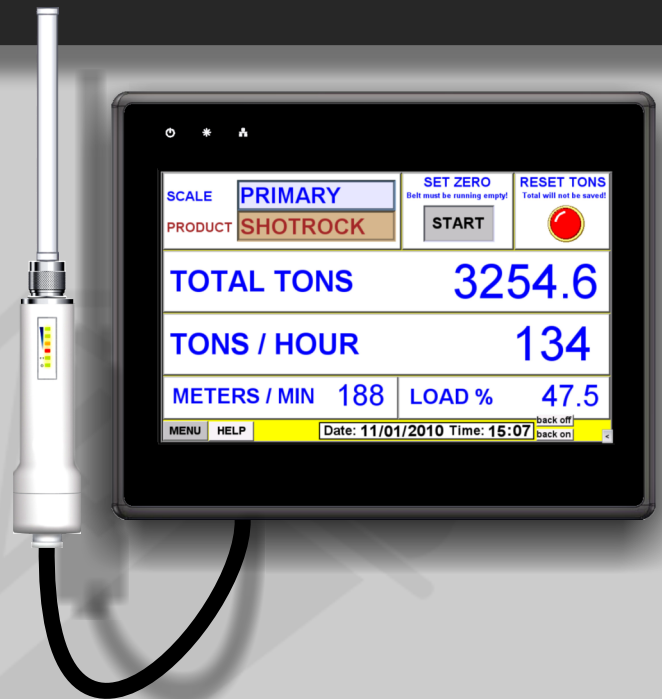

Belt-Way Scales

In Motion Weighing Solutions

Touchscreen Remote Display With Wireless Options

Real-Time Scale Data

Monitor one or multiple scales from your control room or dredge.

Enhanced Functionality

Reset totals or zero belts, one at a time, or simultaneously.

Wireless Options

Wireless connectivity is now more cost effective and reliable than ever. Users of portable crushing and screening equipment minimize tear down and setup time.

On-Board USB Drive

Log production data, and alerts for one or multiple scales automatically to the on-board USB drive. Save screenshots for any display at any time.

Belt-Way Integrator

Scale Data Where and When You Need It!

Contact your Belt-Way distributor directly, or give us a call to order the Touchscreen Remote Display.