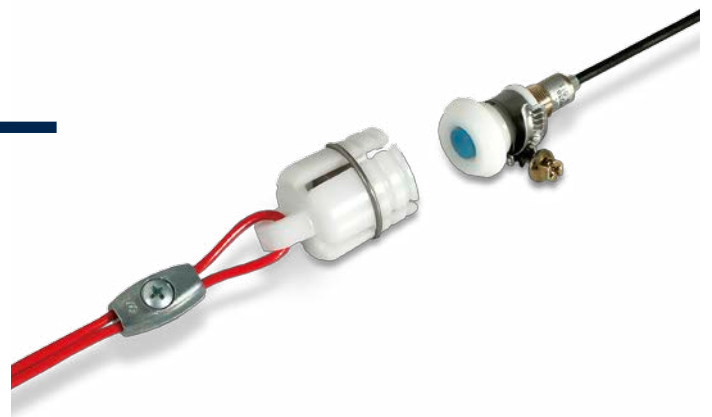

Kiepe

Monitoring Devices for Conveyor Systems

Product Overview

Keep a good thing going

Pull Rope Emergency Stop Switches

to stop conveyors at any location in emergencies in accordance to EN 620

- enclosures in aluminium, plastic or cast iron
- uni- and bidirectional installation of pull rope
- ATEX  II 2D – II 3 D
- enhanced temperature range to -40 °C (-40 °F)
- two-wire-fieldbus connection

Robust Limit Switches

for position monitoring

- enclosures in aluminium, plastic or cast iron
- various actuating levers, rods, trollers
- ATEX  II 2D – II 3 D

Speed Monitors

for monitoring the speed and rotation of conveyors

- pulse generators
- low-speed-detection, direction of rotation
- belt driven speed monitors
- ATEX  II 2D – II 3 D

Misalignment Switches for Bucket Elevators

for contact free monitoring of bucket travel

- for aluminium, mild steel and stainless steel
- switching distance up to 70 mm

Belt Monitoring

for detection of belt breakage

- separable switches
- installation material

World Wide Partners

Argentina

Kiepe Electric S.p.A.
Via Puecher 1
20063 Cernusco S/N (MI)
☎ +39 02 92 72 81
☎ +39 02 92 10 63 95
✉ alessandra.cerretelli@kiepeelectric.com
🌐 www.kiepeelectric.com