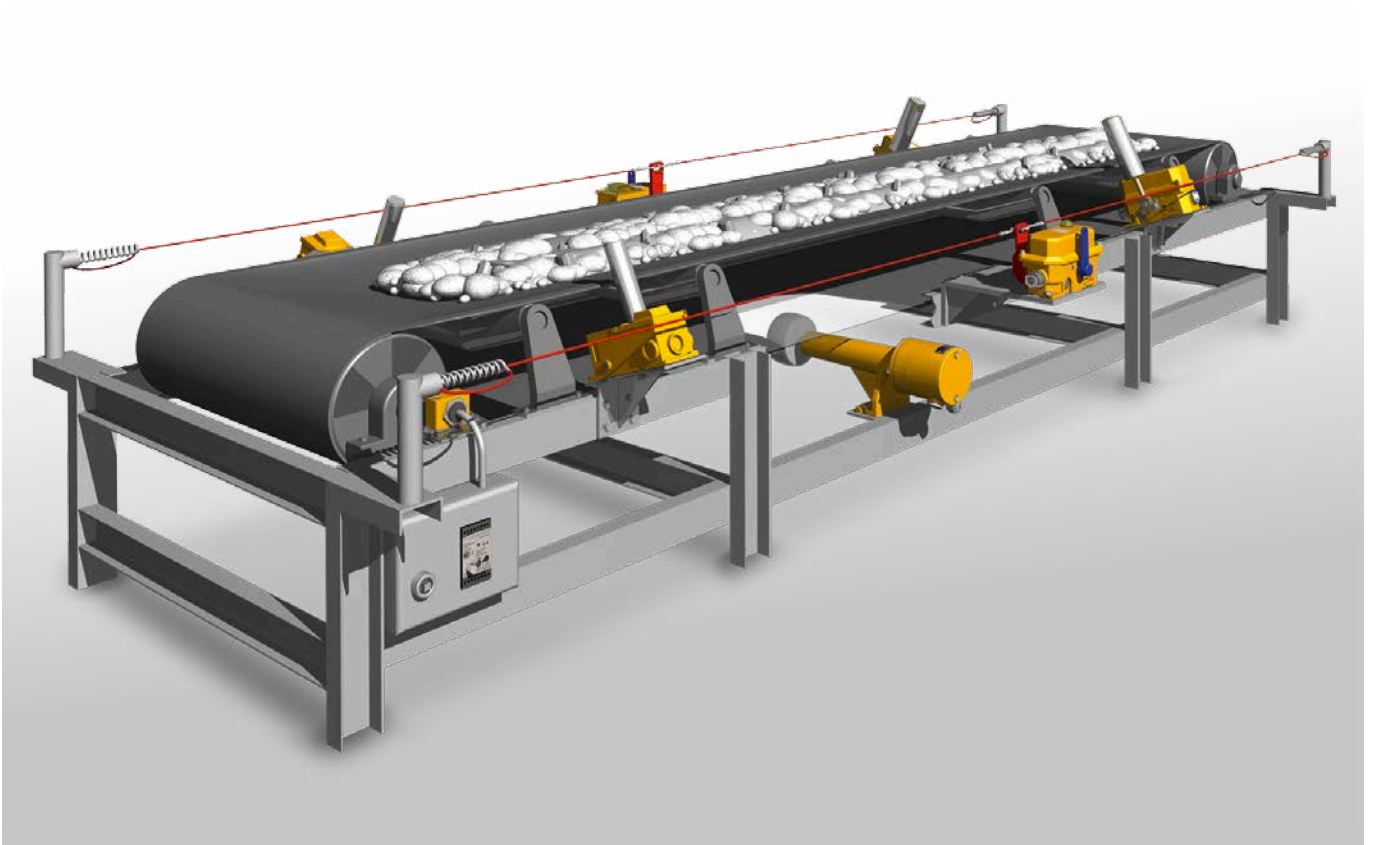

Kiepe

Monitoring Devices for Conveyor Systems

Product Overview

Keep a good thing going

Pull Rope Emergency Stop Switches

to stop conveyors at any location in emergencies in accordance to EN 620

- enclosures in aluminium, plastic or cast iron
- uni- and bidirectional installation of pull rope
- ATEX  II 2D – II 3 D
- enhanced temperature range to -40 °C (-40 °F)
- two-wire-fieldbus connection

Accessories for Stop Switches

required for assembling a pull rope system for Emergency Stop Switches

- pull rope of 3 and 5 mm diameter with red PVC coating
- tension springs, turnbuckles and rope clamps
- rope support eyebolts and accessories
- corrosion-resistant materials available

Belt Misalignment Switches

protect equipment by shutting down the conveyor when the belt mistracks

- enclosures in aluminium, plastic or cast iron
- pre-warning; switch off; latching / catch mechanism
- ATEX  II 2D – II 3 D
- enhanced temperature range to -40 °C (-40 °F)
- two-wire-fieldbus connection